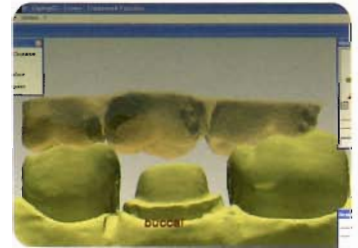

Another dental visit?

Turns out, you have better things to do with your time.

sirona.

The Dental Company

CEREC[®]

One-visit dentistry

Ask us how!

DIGITAL IMPRESSION

After examining the tooth and determining the course of treatment, we will prepare your tooth for restoration, similarly to traditional treatment methods. Your prepared tooth will be coated with a safe, tasteless powder. CEREC then uses a state-of-the-art digital 3D camera to create an optical impression. This digital image replaces the physical impression required in traditional procedures. No more long waits while a tray of impression goop hardens in your mouth.

COMPUTER AIDED DESIGN (CAD)

State-of-the-art CAD software allows us to design every precise detail of your restoration with the accuracy you've come to expect from us. The software allows us to customize the shape of the restoration to exactly fit your specific clinical needs.

CEREC delivers top quality restorations in one visit, so you can get back to what matters most.

Why CEREC?

- Single visit convenience – no temporaries
- No uncomfortable impression trays
- Beautiful esthetics – color matched ceramic
- Natural looking smile
- Clinically proven – millions of successful restorations worldwide
- Enamel-like materials – natural look and feel